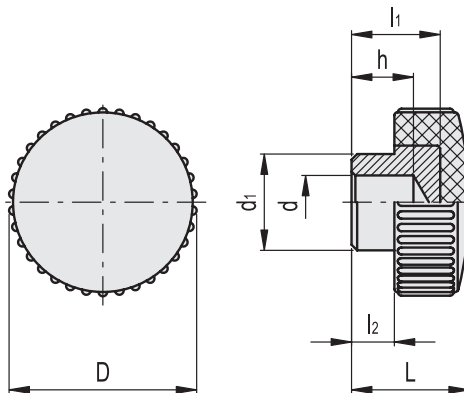

### STANDARD EXECUTION

Black-oxide steel hub, plain blind hole.

Code	Description	D	dH9	L	d1	l1	l2	h	⚖️
2901	B.220/35	35	10	21	18	15	8	10	37