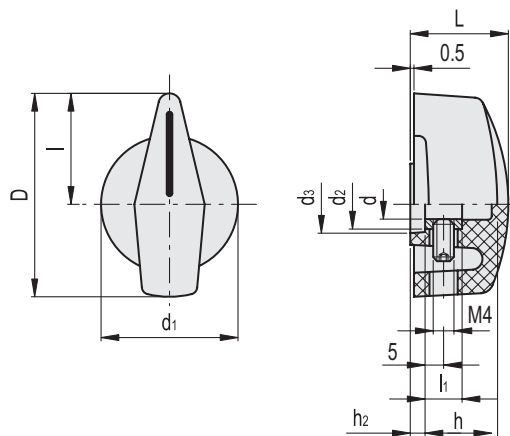

Indicator knobs

Duroplast

MATERIAL

Phenolic based (PF) Duroplast, black colour, glossy finish.

INDEX

White line.

STANDARD EXECUTION

Brass boss, plain blind hole.

Secured via a cylindrical-headed transversal grub screw with hexagon socket and stainless steel cup end. Supplied.

Code	Description	D	db9	L	l	l1	d1	d2	d3	h	h2	
40201	MI.204/45 B-6	45	6	25	24	10	35	10	15	15	7	20
40202	MI.204/45 B-8	45	8	25	24	10	35	12	12	18	3	21
40301	MI.204/55 B-6	55	6	26	30	10	37	12	12	18	3	29
40302	MI.204/55 B-8	55	8	26	30	10	37	15	15	18	3	30