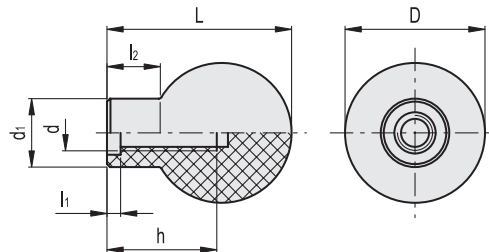

Spherical handles

Duroplast

MATERIAL

Phenolic based (PF) Duroplast, black colour, glossy finish.

STANDARD EXECUTION

Threaded blind hole.

Code	Description	D	L	d	d1	h	l1	l2	Δ
45971	P.111/37-M8	37	47	M8	18	16	4	13	38
45991	P.111/47-M10	47	62	M10	23	26	5	17	80